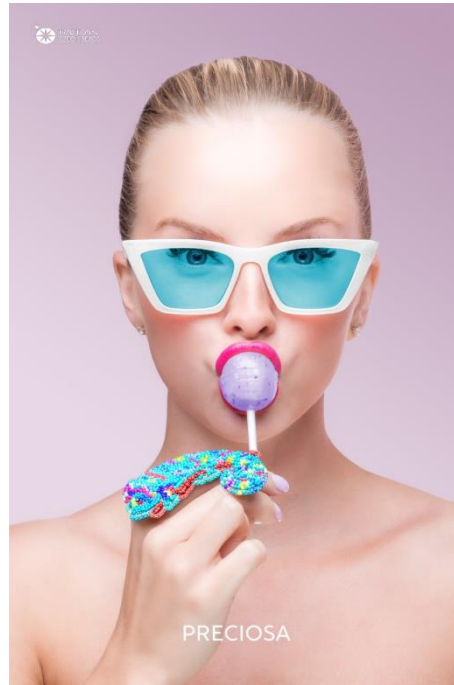

Posters

STANDART OR CUSTOM SIZE

PRECIOSA