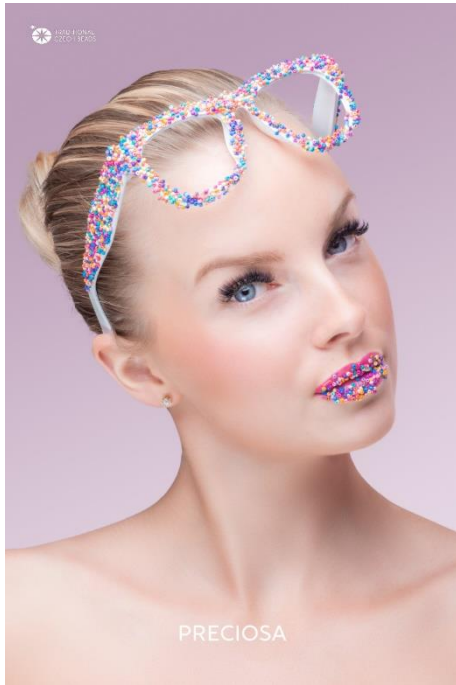

Posters

STANDART OR CUSTOM SIZE

PRECIOSA