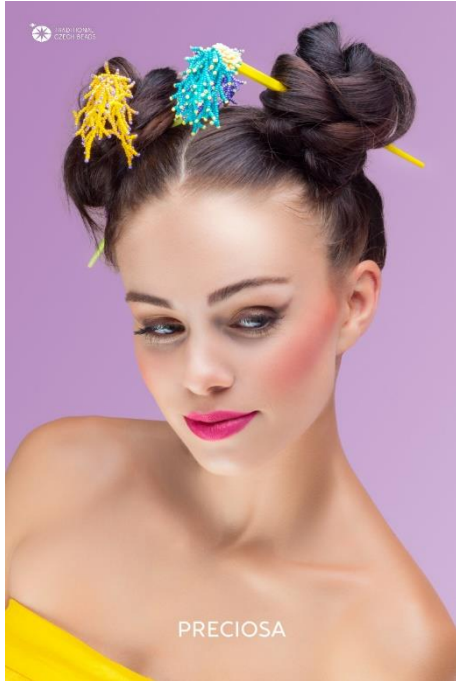

Posters

STANDART OR CUSTOM SIZE

AND MANY MORE

...

PRECIOSA