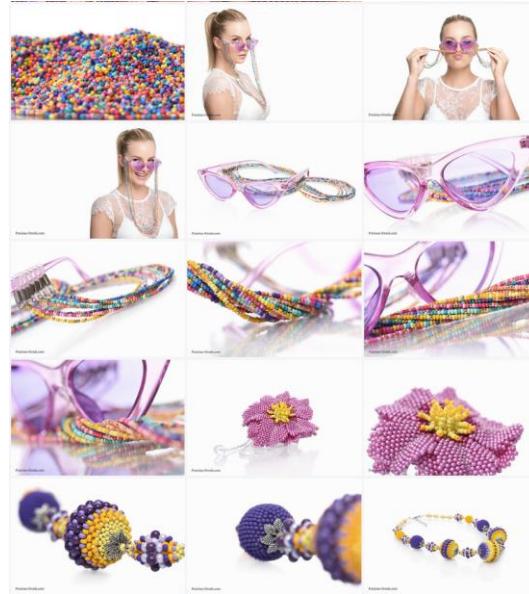

Flickr - Inspiration Gallery

PRECIOSA