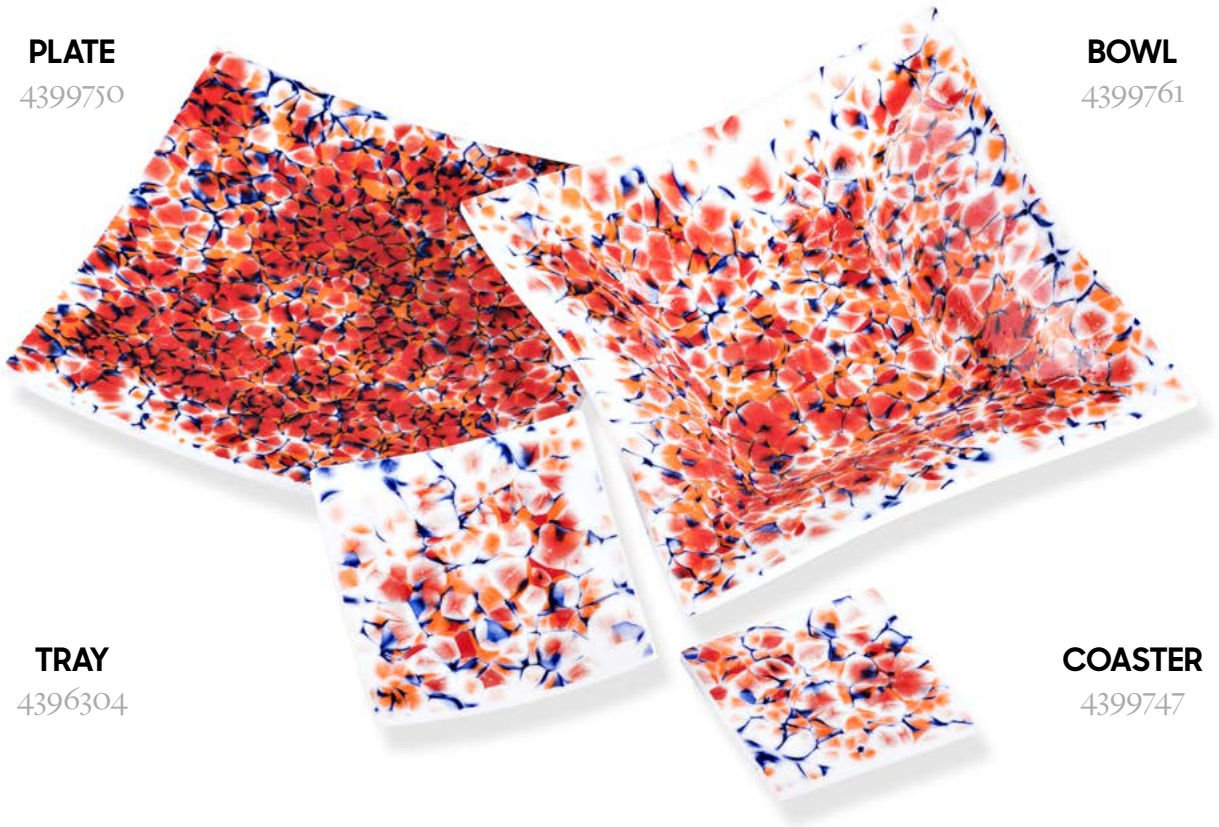

TRAY
4402673

COASTER
4402675

LAGOON

PLATE
4399749

BOWL
4399762

TRAY
4396510

COASTER
4399748

SUNSET

PLATE

4399750

BOWL

4399761

TRAY

4396304

COASTER

4399747