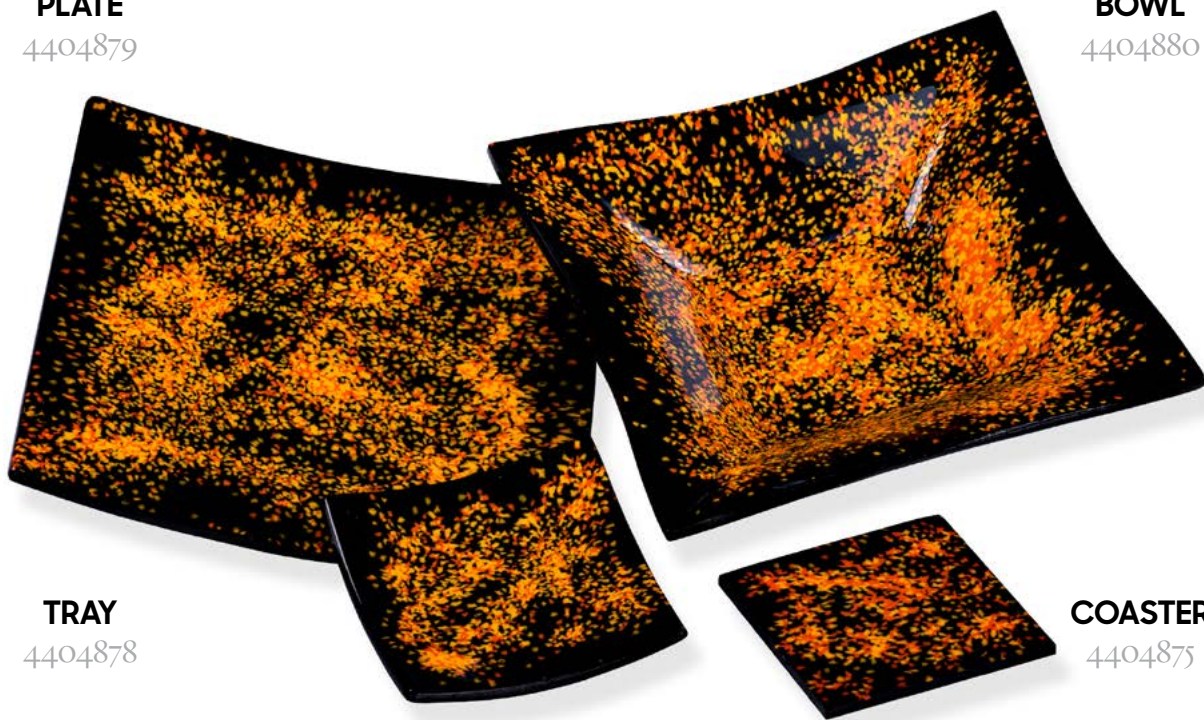

4402676

SALAMANDER

PLATE
4392985

BOWL
4392987

TRAY
4396304

COASTER
4396306

FIREWORKS

PLATE
4392984

BOWL
4392986

TRAY
4396302

COASTER
4396305

ETNO

PLATE

4404879

BOWL

4404880

TRAY

4404878

COASTER

4404875

MAGIC

PLATE

4408205

BOWL