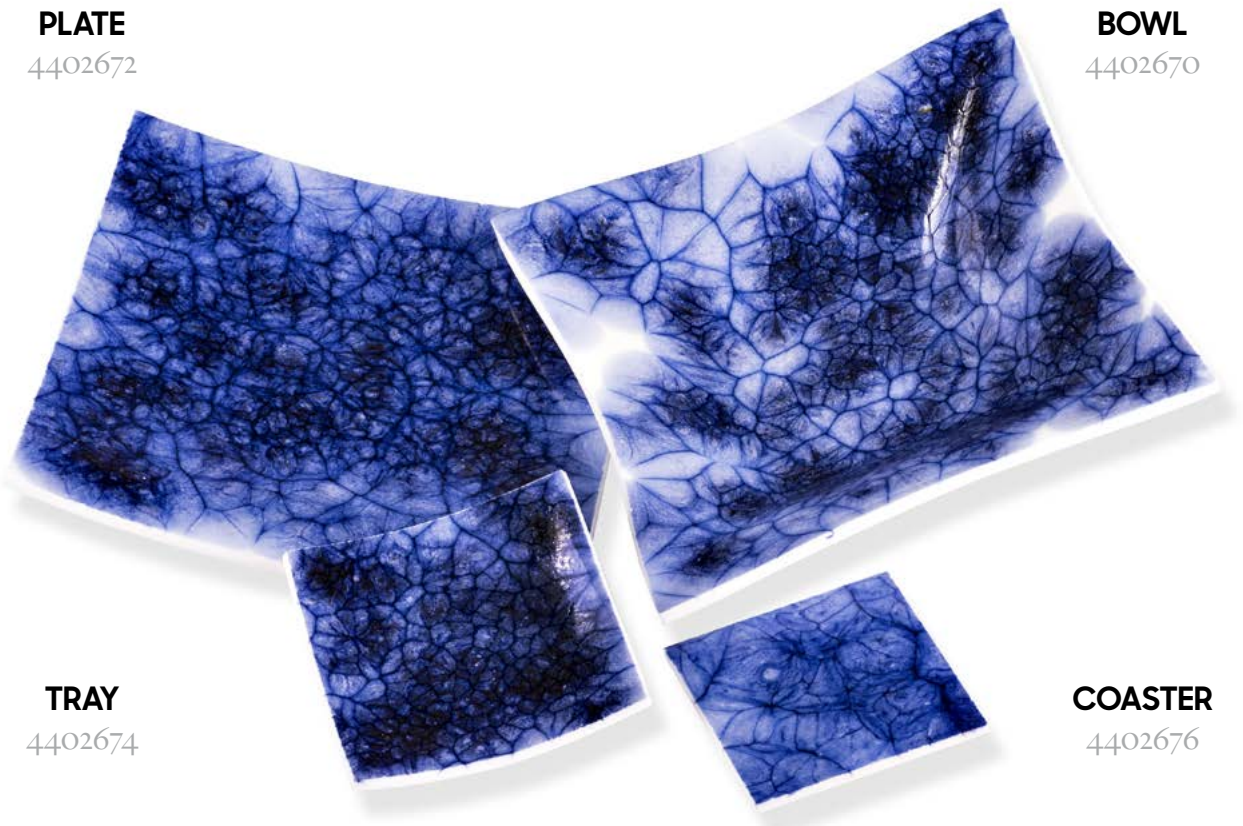

TRAY
4402673

COASTER
4402675

LAGOON

PLATE
4399749

BOWL
4399762

TRAY
4396510

COASTER
4399748

SUNSET

PLATE

4399750

BOWL

4399761

TRAY

4396304

COASTER

4399747

BLUEGRASS

PLATE

4402672

BOWL

4402670

TRAY

4402674

COASTER