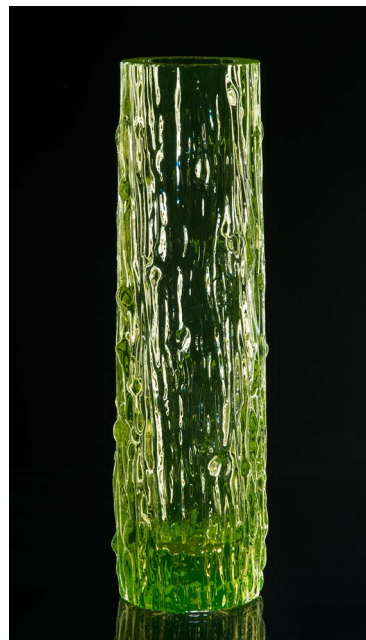

Decorative glass products are distinguished by high quality, traditional manual work and modern glassmaking technology. They can be divided into several product groups. Small-scale decorative and utility items include flacons, vases and automobile radiator figureheads, as well as drinking glasses, religious items and office glassware.

'Tree trunk' vases

DESIGN BY VÁCLAV HANUŠ

Václav Hanuš
(1924 - 2009)

Glass Designer and Artist

Václav Hanuš graduated from the Turnov School of Jewelry (1939 - 1943) and the Academy of Arts, Architecture and Design in Prague (under prof. Karel Štipl, 1943-1949), where he served as an Assistant Professor and Artistic Fellow (1949-1954). During his studies he worked at the Lobmeyer Studio in Kamenický Šenov, at the Josefodol Glass Factory in Světlá nad Sázavou, and at the Rudolfova Glassworks in Dubí near Teplice, where he subsequently worked as a designer from 1955 to 1957. Later Hanuš worked as a designer for Skloexport (1959-1960) after which he became the head designer at the Jablonecké sklárny (Jablonec Glassworks) up until his retirement (1961-1985). Afterwards he continued to cooperate with the glassworks and its designers as well as working as a glass artist on his own. In 1993 he received the Masaryk Academy of Arts Award for his contribution to art.

Art. No. 25594/240 Sukáč/Tree trunk
Výška/Height 240 mm
Barva/Color uranová žlutá/uranium yellow

Art. No. 25595/300 Sukáč/Tree trunk
Výška/Height 300 mm
Barva/Color uranová žlutá/uranium yellow

Art. No. 25594/240 Sukáč/Tree trunk
Výška/Height 240 mm
Barva/Color uranová žlutá mat/uranium yellow matt